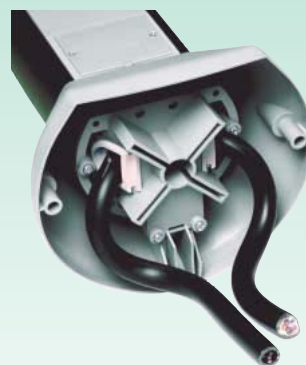

Cable connection

- Ready for use with exchangeable rubber feed cable
- Bush for up to 5 x 2.5 mm² ground cable.
- Large wiring space
- Connection space is easily accessible from the front

Dimensions:
Ø base: ca. 170 mm
Ø column: approx. 100mm
Height see product pages