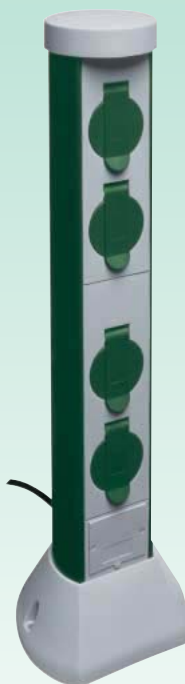

## Green Craft with 2 sockets

item number	description	EAN	UP
0068200021	2 m cable, H05RN-F 3G1,0	4 006341 658692	1
0068200051	5 m cable, H07RN-F 3G1,5	4 006341 658708	1