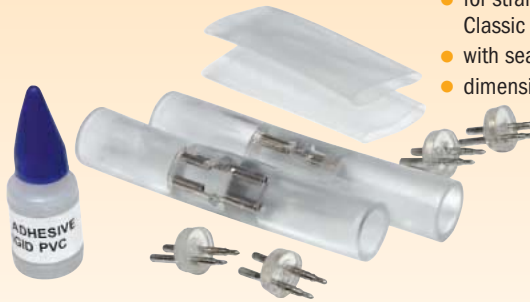

Light rope system „Supralight”

Connector for Supralight light rope

- for straight connection of LED- and Classic light ropes
- with sealing material for external applications
- dimensions (ØxH): 17 x 94 mm

Connector for Supralight light rope

item number	description	EAN	UP
00637511	connector SSP - 2 pieces	4 006341 668639	10