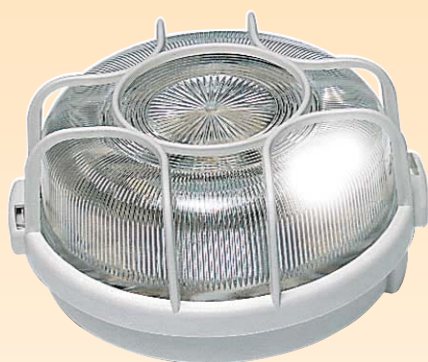

## Oval bulkheads 60 Watt, IP44, chromated grid

- impact resistant plastic casing
- structured glass
- easy bulb replacement without screws
- folding metal strap, chromized
- screwless connection of cable
- dimensions (WxHxD): 175 x 125 x 110 mm

## Oval bulkhead 60 Watt, IP44, coated grid

- impact resistant plastic casing
- structured glass
- easy bulb replacement without screws
- screwless connection of cable
- coated grid in various colours
- dimensions (WxHxD): 175 x 125 x 110 mm

## Oval bulkheads 100 Watt, IP44

- impact resistant plastic casing
- structured glass
- metal wire holder
- dimensions (WxHxD): 185 x 130 x 110 mm

▶ **water proof IP44**

▶ **technical features:**  
230 V~, 100 Watt, E27

## Round bulkhead 100 Watt, IP44

- impact resistant plastic casing
- structured glass
- ornament plastic fence
- screwless connection of cable
- easy bulb replacement without screws
- dimensions (ØxH): 205 x 100 mm