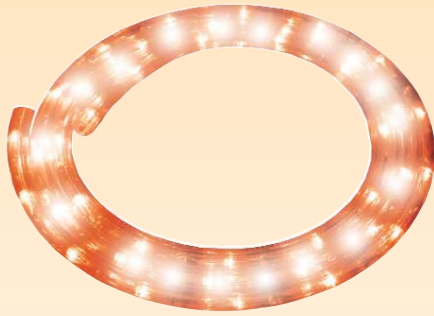

Light rope system „Supralight”

LED light rope

- light rope cutable every 30 cm except “multi colour rope” only each 40 cm sliceable,
- for operation with LED-Supralight-Starter-Set
- max. length for transformer 60 VA: 40 m
- watt/meter: 1,5 Watt
- number of LED / meter: 20 LED's
- diameter light rope 12,5 mm

► **80 % energy saving in comparison to the Classic-Supralight**

► **10 times higher life time in comparison to the Classic-Supralight**

► **absolutely safe with low voltage 24 V**

LED light rope

item number	description	EAN	UP
00637111	LED, 45 m, multicolor	4 006341 668578	1
00637112	LED, 45 m, transparent	4 006341 668585	1
00637113	LED, 45 m, red	4 006341 668592	1
00637114	LED, 45 m, blue	4 006341 668608	1
00637115	LED, 45 m, yellow	4 006341 668615	1